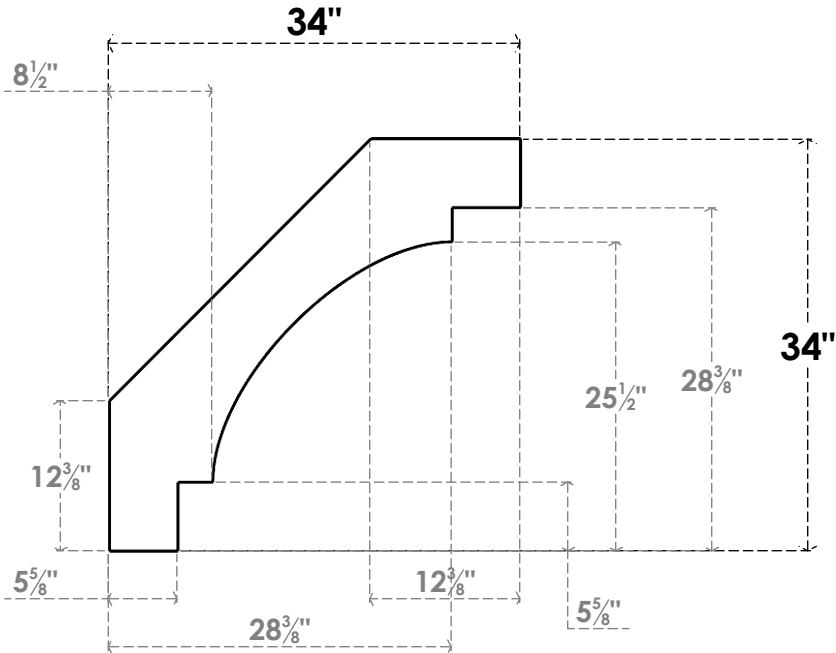

ITEM NUMBER: BRCPC060X34000X34000MRC

6"W X 34"D X 34"H MERCED ARCHITECTURAL GRADE PVC CLOSED KNEE BRACE

SIDE PROFILE

FRONT PROFILE

ISOMETRIC

EKENA MILLWORK
2300 WEST MAIN ST.
CLARKSVILLE, TX 75426
TOLL FREE: 866-607-0453
WWW.EKENAMILLWORK.COM