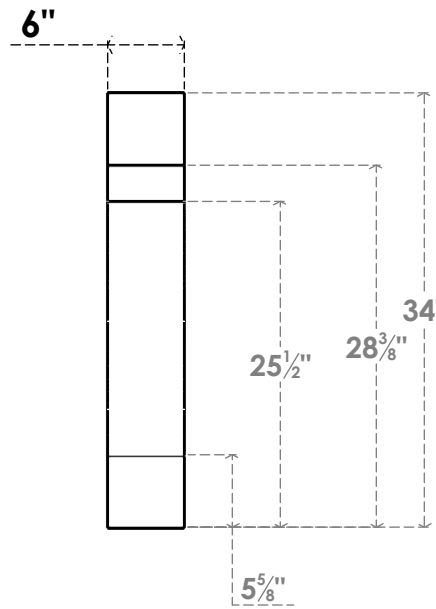

ITEM NUMBER: BRCPC060X34000X34000MRC

6"W X 34"D X 34"H MERCED ARCHITECTURAL GRADE PVC CLOSED KNEE BRACE

SIDE PROFILE

FRONT PROFILE

ISOMETRIC

EKENA MILLWORK
2300 WEST MAIN ST.
CLARKSVILLE, TX 75426
TOLL FREE: 866-607-0453
WWW.EKENAMILLWORK.COM

NOTES

1. INSTALLATION TO BE COMPLETED IN ACCORDANCE WITH MANUFACTURER'S SPECIFICATIONS.
2. DRAWING MAY NOT BE TO SCALE
3. THIS DRAWING IS INTENDED FOR DESIGN AND PLANNING PURPOSES ONLY.
4. ALL INFORMATION CONTAINED HEREIN WAS CURRENT AT THE TIME OF DEVELOPMENT BUT MUST BE REVIEWED AND APPROVED BY THE PRODUCT MANUFACTURER TO BE CONSIDERED ACCURATE.
5. ARCHITECTURAL GRADE PVC PRODUCTS ARE MADE FROM EXPANDED CELLULAR PVC AND COME NATURALLY WHITE BUT MAY BE PAINTED